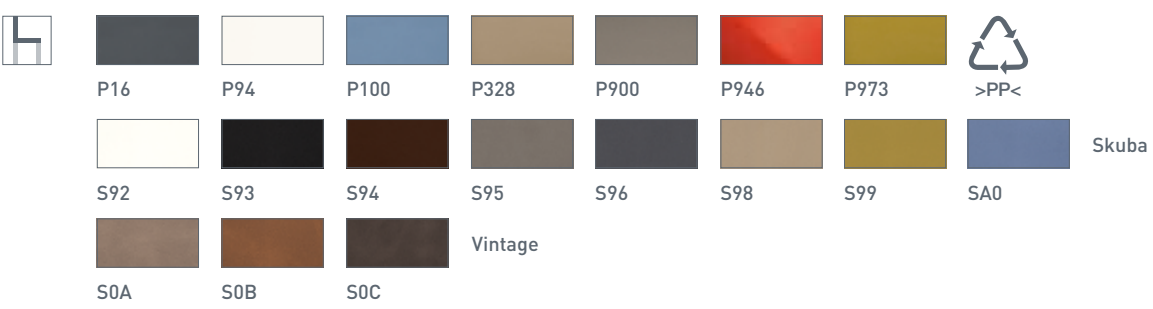

NOTE
P95 solo/only
CB/1676 CB/1676-sk CB/1676-V

Skuba

Academy CB/1697
P77 / P946
Sedia / Chair
Academy CB/1676-SK
P77 / S93
Academy CB/1674-V
P77 / S0B
Sgabello / Stool