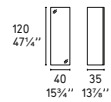

CS/6026-53

Left or right opening system